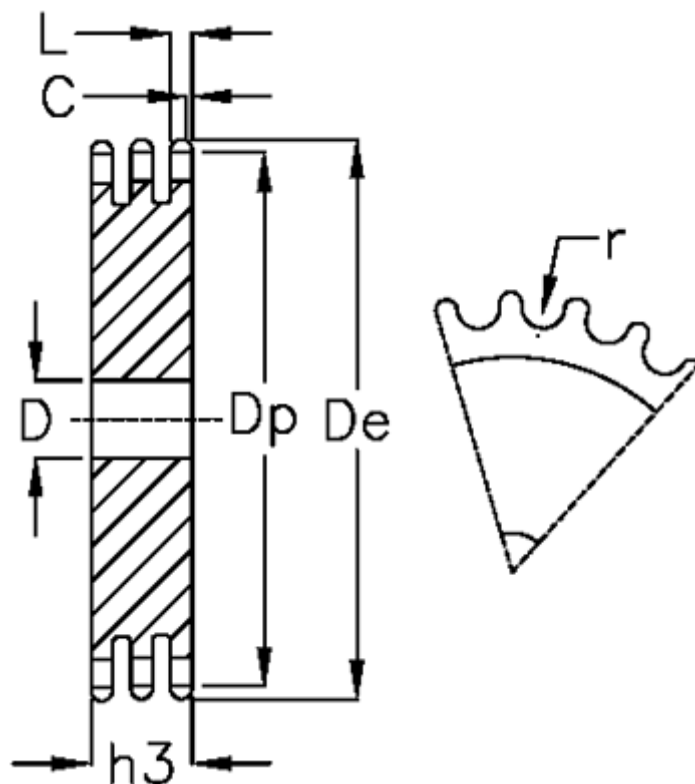

Article number: 616023005037

Description: Plate wheel 08 B-3 Z=37 triplex

## Measures

C = 1  
 D = 20  
 De = 154.6  
 Dp = 149.76  
 For chain size = 1/2 x 5/16  
 For chain type = 08 B-3  
 h3 = 34.9  
 L = 7

Number of teeth = 37  
 r = 8.51